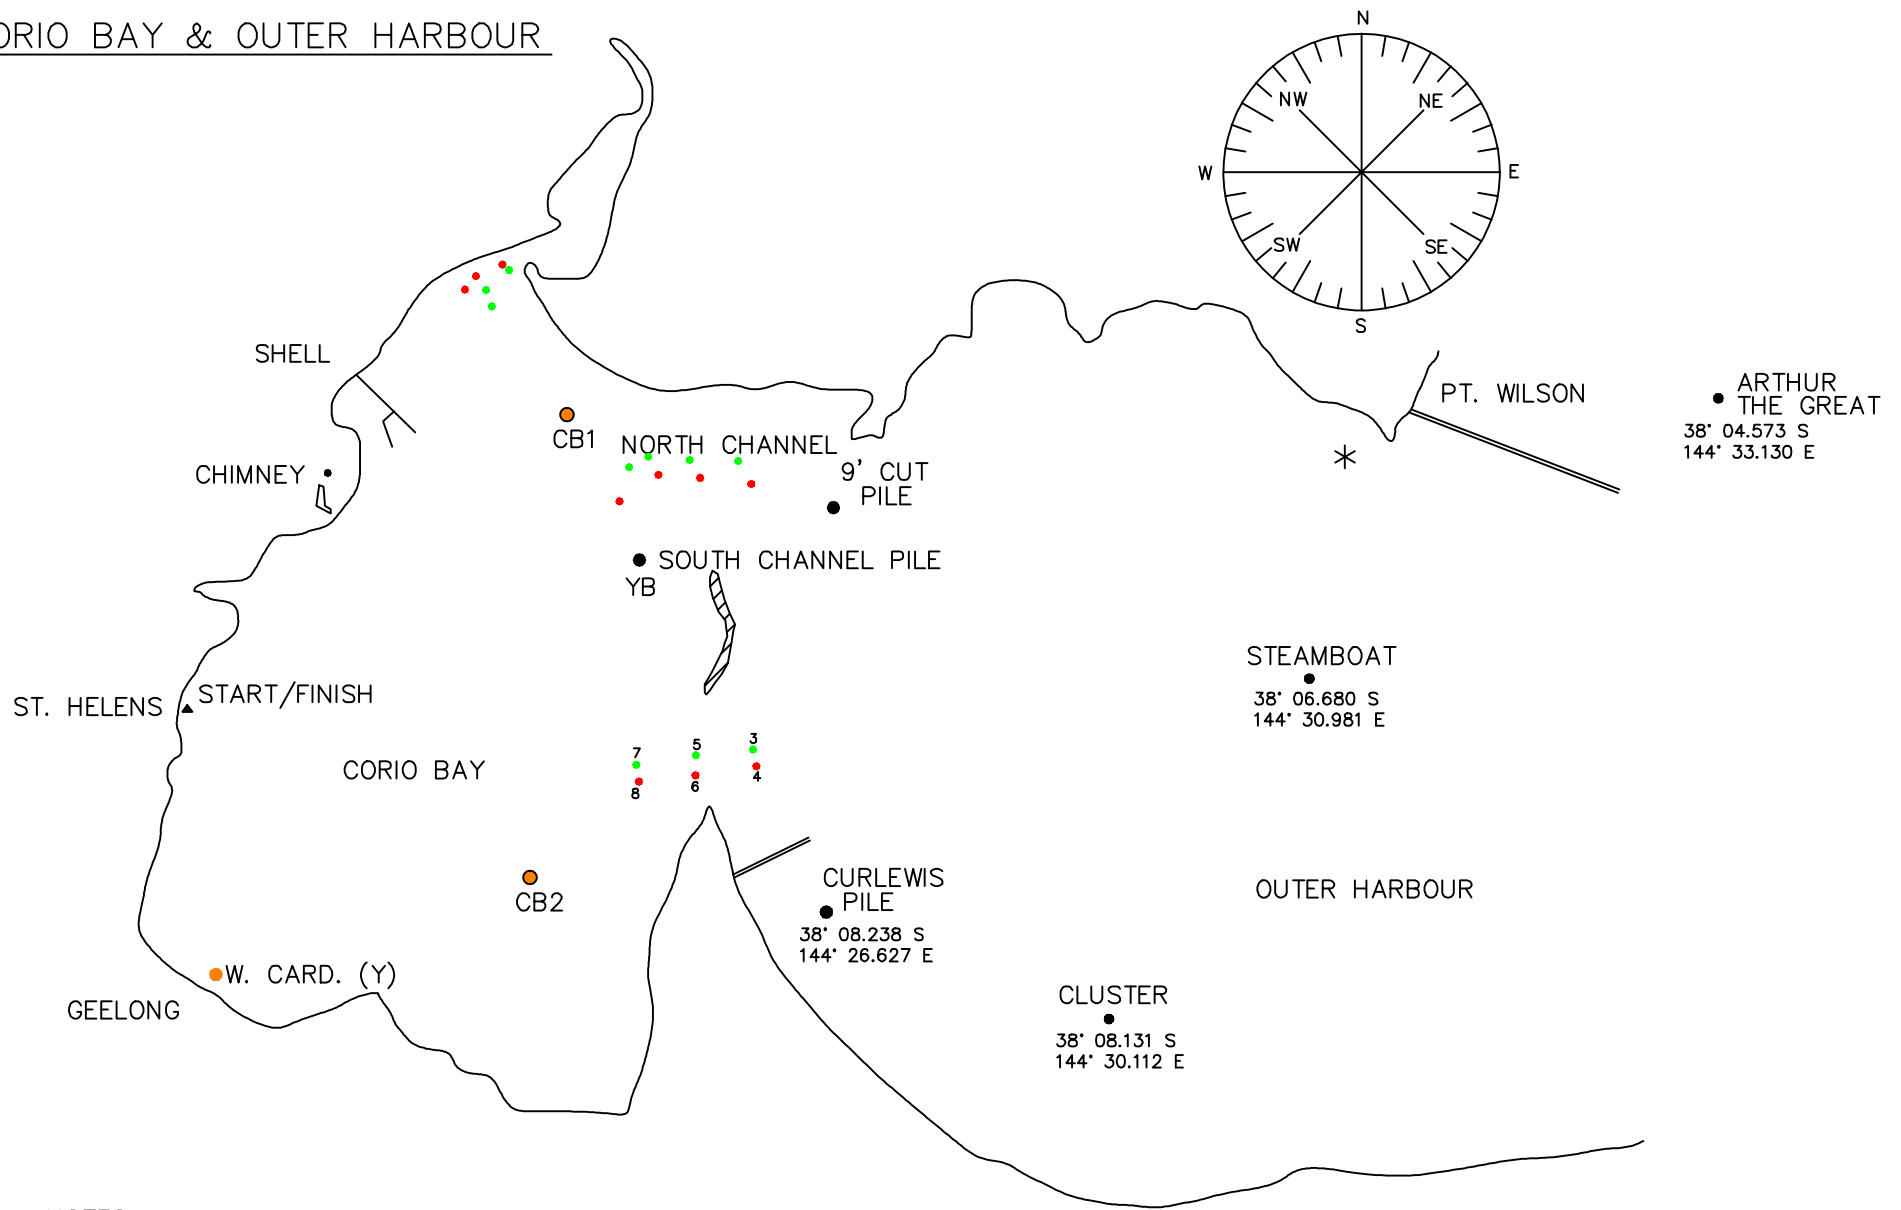

CORIO BAY & OUTER HARBOUR

NOTES:

1. THIS DIAGRAM SHOULD NOT BE USED FOR NAVIGATION PURPOSES. THE APPROPRIATE CHARTS ARE AUS 143 & AUS 158.